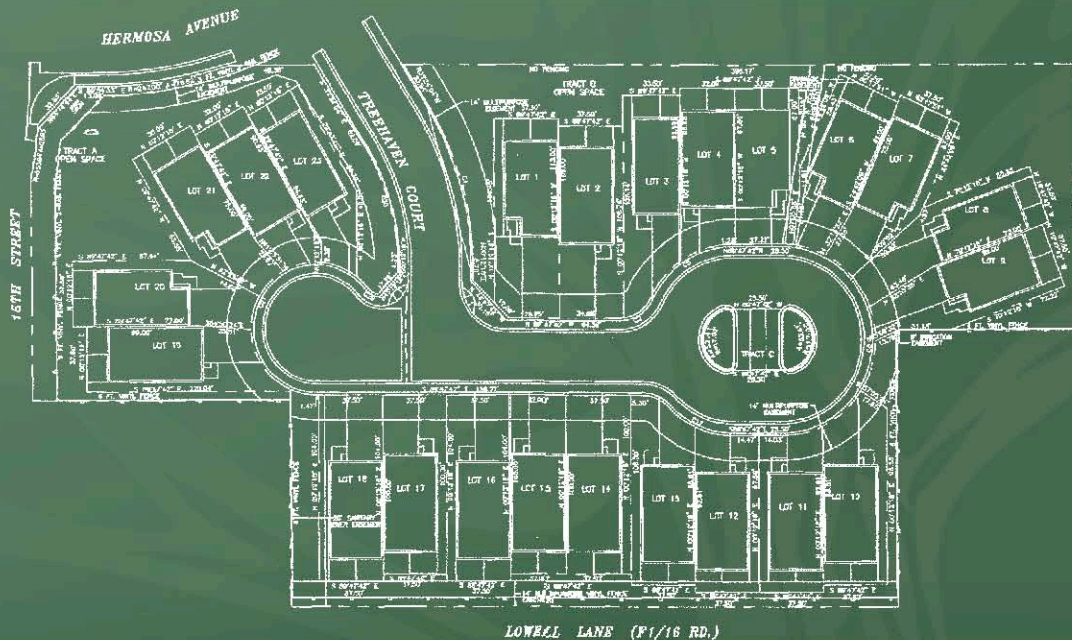

Quality Built by Red Hart Construction
Ranch Style Townhomes with 2 Bedrooms
Stucco Exterior with Cultured Stone Accents
Convenient City Location
15th and Hermosa Avenue

Treehaven Townhomes

Gas Log Fireplaces with Tile Surround
Carpet, Tile and Hardwood Floor Coverings
Concrete Patio with Side Screen Fencing

Maintenance of Landscaped Areas
1 - 2 Car Finished Insulated Garages
Walk-In Showers

Call Today!

Elevations

Plat Map

Contact us for
more information.

Anne Connolly
970-250-3500

aconnolly@gjproperties.com
www.anneconnollyhomes.com

Ray Rickard
970-250-1128

ray@gjproperties.com

RE/MAX
4000 inc.

2478 Patterson Road, Suite 1 - Grand Junction • 401 Kokopelli Boulevard - Fruita